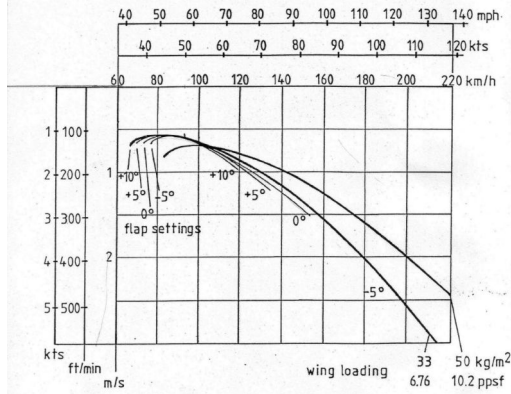

5.1 FLIGHT POLAR

The flight polar gives forward speed versus sinking speed related to flap settings and wing loading.

The flight polar is valid for "clean" wing.
Insects and raindrops on wing decrease performance and handling,
see also page 4-12, Landing.